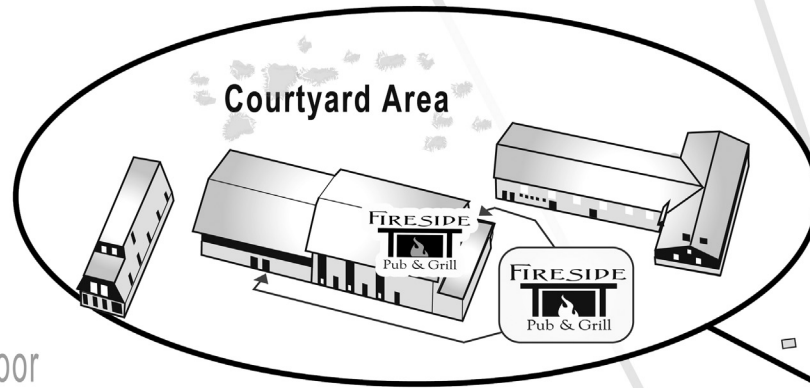

How to get to FIRESIDE

Pub & Grill

located in the Main Lodge 3rd floor

Courtyard Area

Pinetown Road

From RT 83 →

1 Mile Sign

Mtn Adventures Entrance

Resort Entrance

"2nd Right" Sign

= Direction Signs

Ski Patrol

Main Office

Main Lodge

Group Office

Pond

Paintball

Parking

Parking

Parking

Parking

Ropes

To Fireside

Roundtop Road